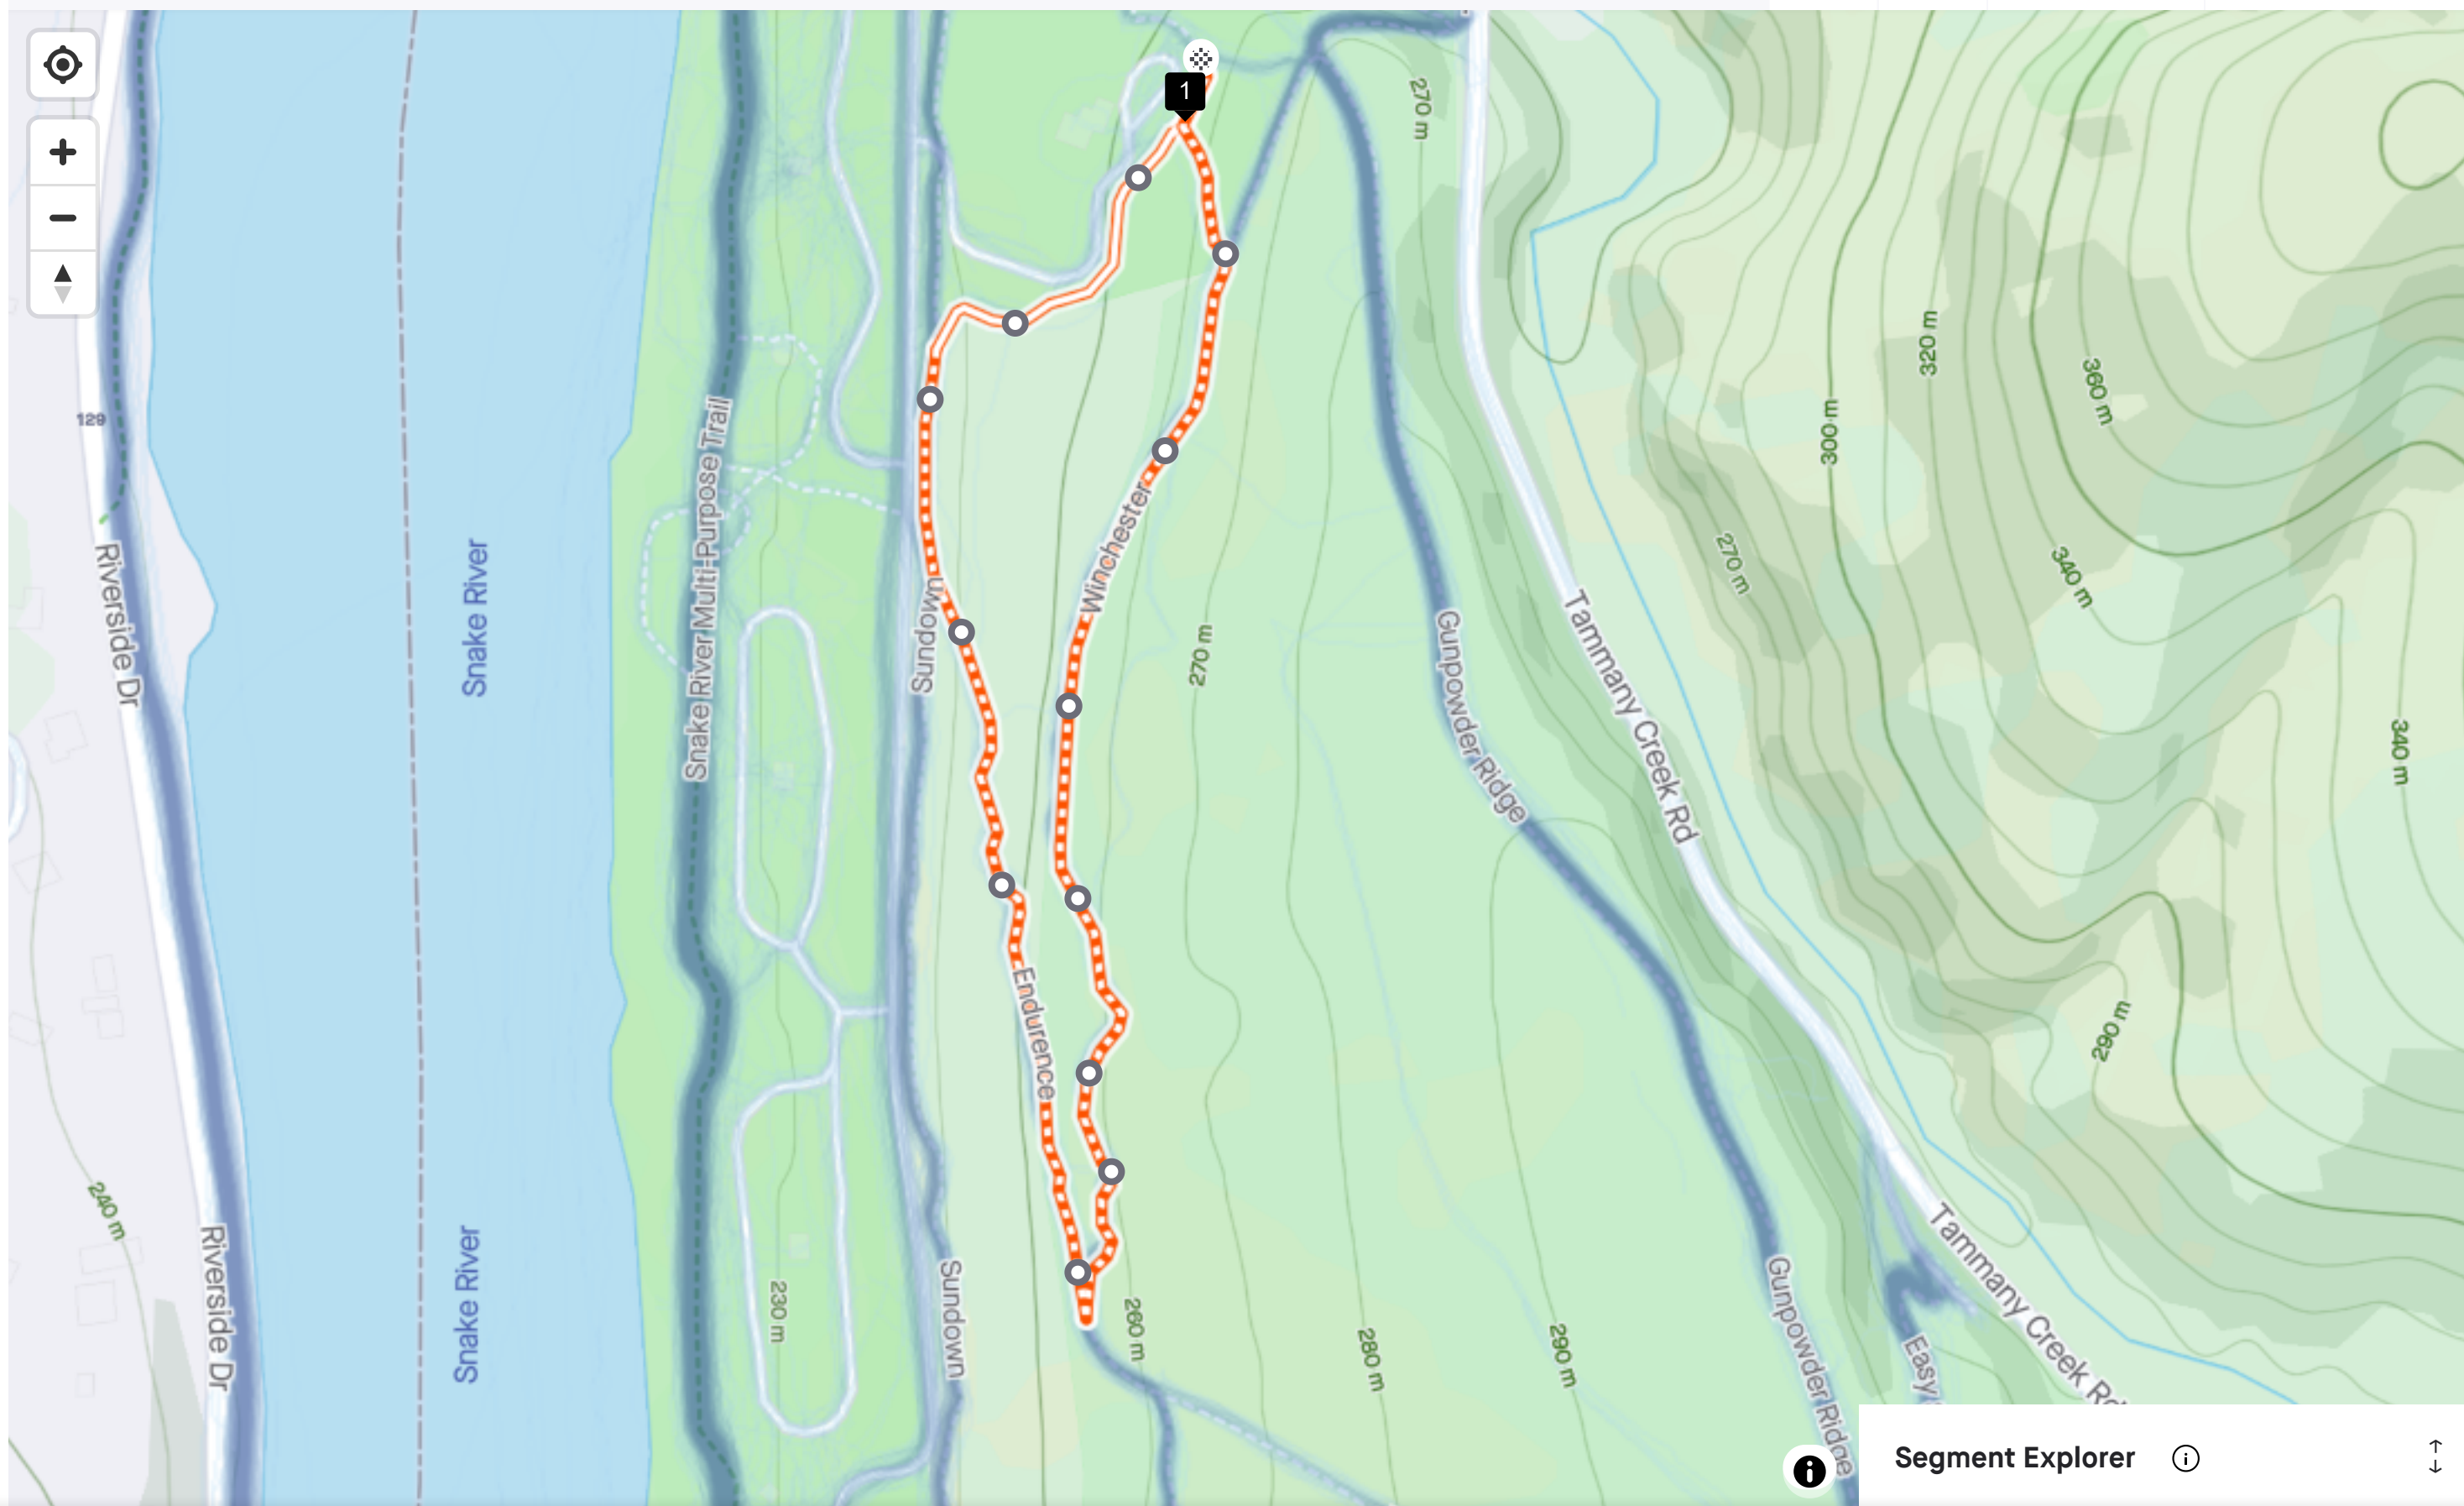

Routing preferences

Search or click map to add

Save

Run

Follow most popular

Any elevation

Any surface type

Use manual mode

Map preferences

Personal Heatmap

Global Heatmap

Show segments

Show distance markers

Miles

Standard

Show 3D Terrain

Segment Explorer ⓘ

Distance 1.02 mi

Elevation Gain 123 ft

Elevation Loss 123 ft

Est. Moving Time 8:35

Surface Type

Elevation Profile ↕